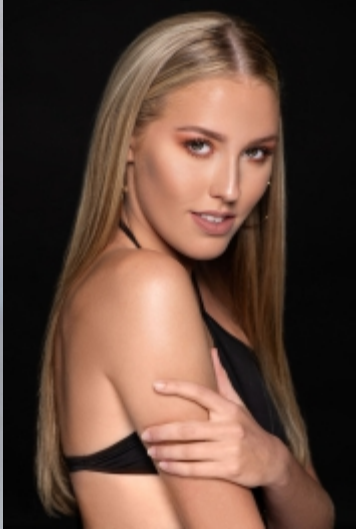

# Maddie Owen

Height: 5'8 Bust: 31/10A Waist: 30.5 Hips: 33 Shoe: 7 Dress: 8 Hair: Blonde Eyes: Hazel

Sydney, Australia  
Ph/Fax: +61 2 8065 5332  
info@jeepmanagement.com  
jeepmanagement.com