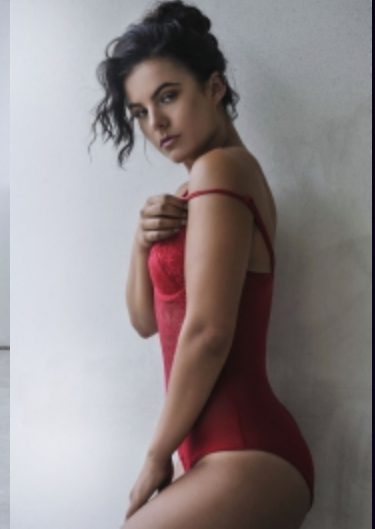

Clare
Billson

Clare Billson

Height: 5'3 Bust: 31/10B Waist: 28 Hips: 33 Shoe: 7 Dress: 8 Hair: Brown Eyes: Brown

Sydney, Australia
Ph/Fax: +61 2 8065 5332
info@jeepmanagement.com
jeepmanagement.com