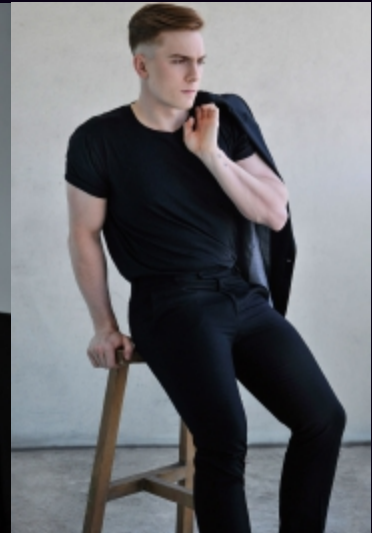

Anthony  
Bartley

# Anthony Bartley

Height: 5'11 Chest: 41 Waist: 32 Collar: 16 Suit: 42R Shoe: 10.5 Hair: Red Eyes: Hazel

Sydney, Australia  
Ph/Fax: +61 2 8065 5332  
info@jeepmanagement.com  
jeepmanagement.com