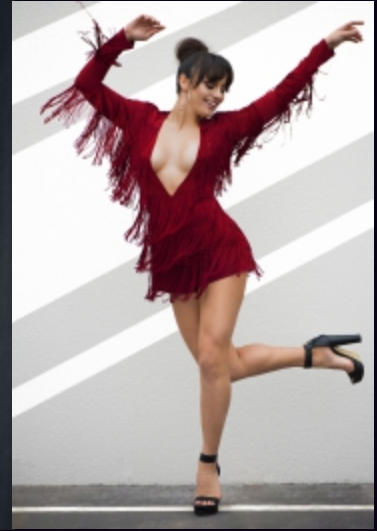

Nicole
Vella

Jeep[®]
management

Nicole Vella

Height: 5'3 Bust: 34/10DD Waist: 25.5 Hips: 35 Shoe: 7 Dress: 8-10 Hair: Dark Brown Eyes: Hazel

Sydney, Australia
Ph/Fax: +61 2 8065 5332
info@jeepmanagement.com
jeepmanagement.com