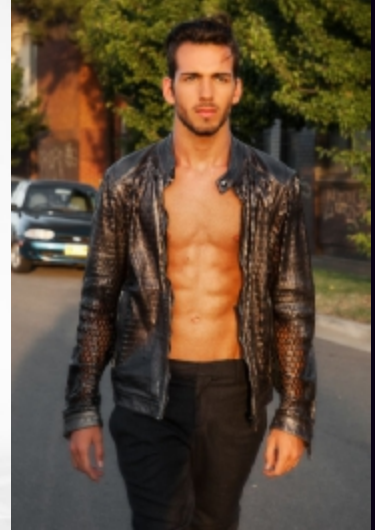

Nathan  
Isaac

# Nathan Isaac

Height: 5'10" Chest: 36 Waist: 29.5 Collar: 16.5 Suit: 36R Shoe: 10 Hair: Brown Eyes: Green

Sydney, Australia  
Ph/Fax: +61 2 8065 5332  
info@jeepmanagement.com  
jeepmanagement.com