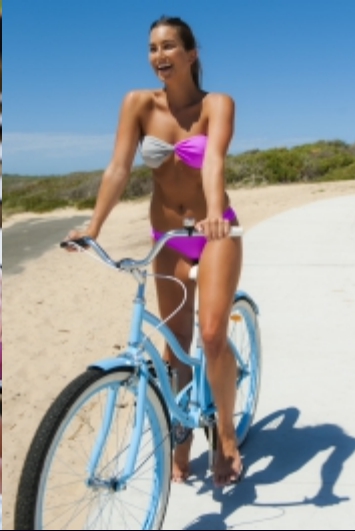

Jenna-Lea
Dubbelman

Jeep[®]
management

Jenna-Lea Dubbelman

Height: 5'8" Bust: 34/10C Waist: 27 Hips: 34 Shoe: 8.5 Dress: 10 Hair: Brown Eyes: Green

Sydney, Australia
Ph/Fax: +61 2 8065 5332
info@jeepmanagement.com
jeepmanagement.com